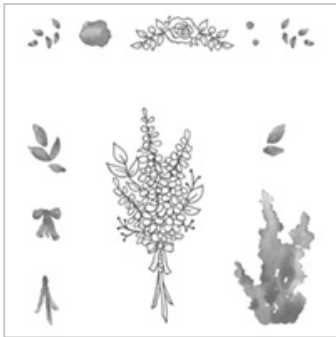

Lots of Lavender Birthday

Mary Fish

mary@stampinpretty.com

stampinpretty.com

1. Stamp lavender image using Basic Black Archival Ink on a 3 3/4 x 5 piece of Whisper White card stock. Layer the solid “color” stamp in Powder Pink over petals. Add four Rhinestone Basic Jewels as shown.
2. Adhere to Basic Black card stock cut to 4 x 5 1/4. Adhere both to a Powder Pink standard card base (4 1/4 x 5 1/2).
3. Stamp “Happy Birthday” (You’re Inspiring Stamp Set) on Whisper White card stock cut to 3/4 high and cropped with a Banner Triple Punch to 2 7/8 long.
4. Tie Basic Black Solid Baker’s Twine on end of the sentiment and add one of the large Rhinestone Basic Jewels. Adhere with Stampin’ Dimensionals.

Lots of Lavender Birthday

Mary Fish

mary@stampinpretty.com

stampinpretty.com

5. For a pretty polish, stamp the rose and leaves image (Lots of Lavender stamp set) on a Whisper White Medium Envelope flap in Basic Black. Layer the solid rose inked in Powder Pink.

Mary

Lots of Lavender Birthday

Mary Fish

mary@stampinpretty.com

stampinpretty.com

[Lots Of Lavender
Photopolymer Stamp](#)

[Set](#)

147194