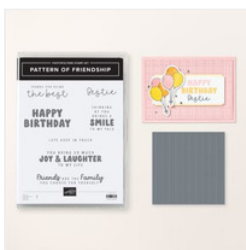

An Easy Handmade Thank You Card & Tutorial

Stampin' Up! Pattern of Friendship Bundle

Mary Fish

maryfish@stampinpretty.com

<http://stampinpretty.com>

learn more:

- Discover a quick, alternative way to pop open your Stampin' Up! ink pads with this 1 Minute to WOW! Video [here](#).
- Watch ALL my [1 Minute to WOW Video Tutorials](#) for quick paper crafting tips [here](#).

[CLICK FOR BLOG POST](#)

[CLICK TO SHOP](#)

[Pattern Of Friendship Bundle (English) - 165385](#)

Price: $48.50

[Add to Cart](#)