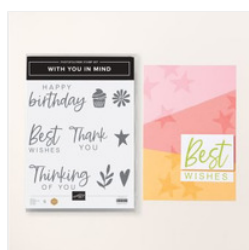

Super Simple Thank You Card with Stampin' Up! Fruit Salad DSP!

Mary Fish
maryfish@stampinpretty.com
<http://stampinpretty.com>

learn more:

- Watch ALL my [1 Minute to WOW Video Tutorials](#) for quick paper crafting tips [here](#).

[CLICK FOR BLOG POST](#)

[CLICK TO SHOP](#)

[With You In Mind
Photopolymer
Stamp Set
(English) - 164747](#)

Price: $20.00

[Add to Cart](#)