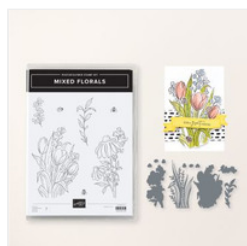

## learn more:

- Discover 8 Steps for Impeccable Heat Embossing like this black & white thank you card using Stampin' Up! Mixed Media Florals [here](#).
- Watch ALL my [1 Minute to WOW Video Tutorials](#) for quick paper crafting tips [here](#).

[CLICK FOR BLOG POST](#)

[CLICK TO SHOP](#)

[Mixed Media Florals Suite Collection \(English\) - 164659](#)

Price: \$128.00

[Add to Cart](#)

[Mixed Florals Bundle - 164642](#)

Price: \$56.50

[Add to Cart](#)