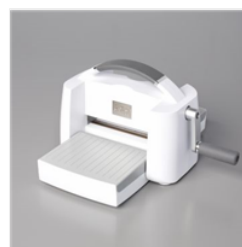

Paper Trimmer - 152392

Price: \$28.00

Add to Cart

Around The Bend Dies - 160649

Price: \$33.00

Add to Cart

Stampin' Cut & Emboss Machine - 149653

Price: \$130.00