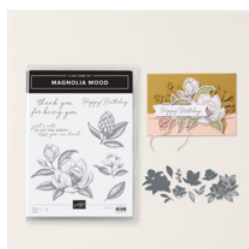

## PROJECT TUTORIAL:

1. Burnish the fold of the Basic White Thick card base with a Bone Folder.
2. Adhere the Basic Gray layer to the card base with Multipurpose Liquid Glue.
3. Tuck the Basic White layer inside the Painted Texture 3D Embossing Folder and zip through the [Stampin' Cut & Emboss Machine](#) (Standard).
4. Adhere to the card with Multipurpose Liquid Glue.
5. Use a [Mini MISTI](#) stamp tool to stamp the sentiment and magnolia (Magnolia Mood stamp set) in Basic Gray Classic Ink onto the coordinating Basic White layers. Watch my [1 Minute to WOW video](#): The Magic of the Mini MISTI for a quick demonstration [here](#).
6. Use a [Stampin' Cut & Emboss Machine](#) (Standard) to crop the stamped sentiment (Unbounded Love dies), stamped magnolia and Basic Gray detailed leaves (Magnolia Mood dies).
7. Adhere the leaves as shown with Mini Glue Dots.
8. Adhere the sentiment and magnolia as shown with Stampin' Dimensionals.
9. POP OF PERSONALITY! Embellish with 5 Basic Gray Pearls.
10. **PERFECT POLISH!** Use a [Mini MISTI](#) stamp tool to stamp the magnolia (Magnolia Mood stamp set) in Basic Gray Classic Ink onto the backside of a Basic White Medium Envelope.

[CLICK FOR BLOG POST](#)

[CLICK TO SHOP](#)

# Magnolia Mood Birthday Card!

Mary Fish

[maryfish@stampinpretty.com](mailto:maryfish@stampinpretty.com)

<http://stampinpretty.com>

Magnolia Mood Bundle (English) - 163507

**Sale: \$48.75**

Price: \$54.75

Add to Cart