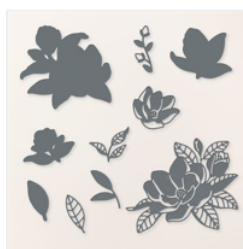

Magnolia Mood Dies - 163506

Price: $34.00

Add to Cart