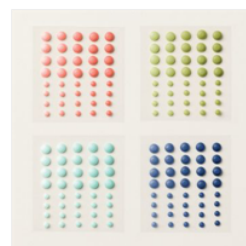

Stampin'
Dimensionals -
104430

Price: \$4.25

Add to Cart

Multipurpose
Liquid Glue -
110755

Price: \$6.00

Add to Cart

Ombre Matte
Decorative Dots -
161448

Price: \$8.00

Add to Cart

Tuxedo Black
Memento Ink Pad -
132708

Price: \$8.00

Add to Cart

Create a Bright & Dynamic Color Block Card!

Mary Fish
maryfish@stampinpretty.com
<http://stampinpretty.com>

Baker's Twine
Essentials Pack -
155475