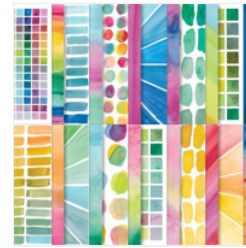

Create a Simple Sunburst Card with Full of Life

Mary Fish
maryfish@stampinpretty.com
<http://stampinpretty.com>

PROJECT TUTORIAL:

1. Burnish the fold of the Basic White Thick card base with a Bone Folder.
2. Layer and adhere the Designer Series Paper and Basic Black layers together with Multipurpose Liquid Glue and to the card with Stampin' Dimensionals.
3. Adhere the black strip to the card with Stampin' Dimensionals.
4. Use a [Stampin' Cut & Emboss Machine](#) (Standard or Mini) to crop the Basic Black layer with the Friends for Life "friend" drop shadow die. Repeat with the Basic White layer and Friends for Life "friend" die.
5. Adhere together as shown with Multipurpose Liquid Glue and to the card with snipped-to-size Stampin' Dimensionals.
6. **POP OF PERSONALITY!** Embellish (including the dot of the "i") with 2024 – 2026 Peach Pie Resin Dots.
7. **PERFECT POLISH!** Adhere the 5 3/4 x 2 1/2 Designer Series Paper to the Basic White Medium envelope flap with Multipurpose Liquid Glue. Add glue to the flap first, not the Designer Series Paper.

Add to Cart

Friends For Life Photopolymer Stamp Set (English) - 163359

Price: \$25.00

Add to Cart

Friends For Life Dies (English) - 163364

Price: \$34.00

Add to Cart

Full Of Life 6" X 6" (15.2 X 15.2 Cm) Designer Series Paper - 163357