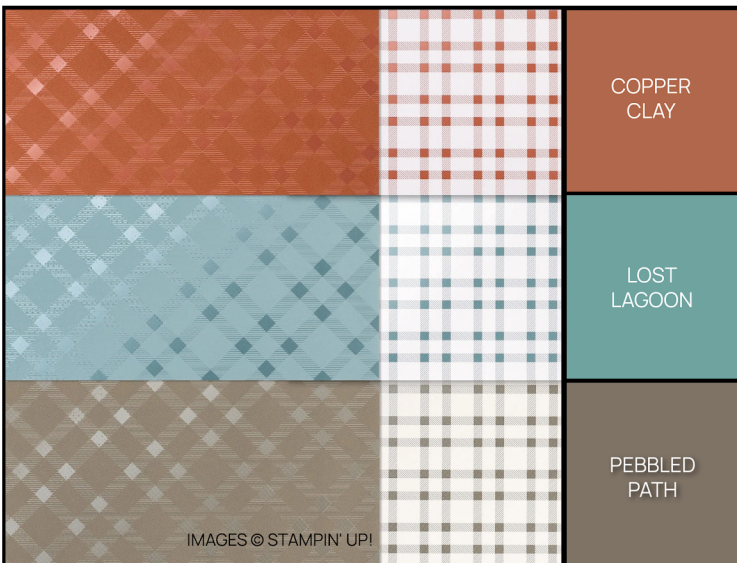

MEANDERING MEADOWS 6 x 6

2023 ONLINE EXCLUSIVE
ITEM # 162735

stampinpretty.com/dspcolor

TRADITIONS OF ST. NICK 12 x 12

2023 SPECIAL RELEASE - ONLINE EXCLUSIVE
ITEM # 162355

stampinpretty.com/dspcolor

TARTAN FOIL SPECIALTY 12 x 12