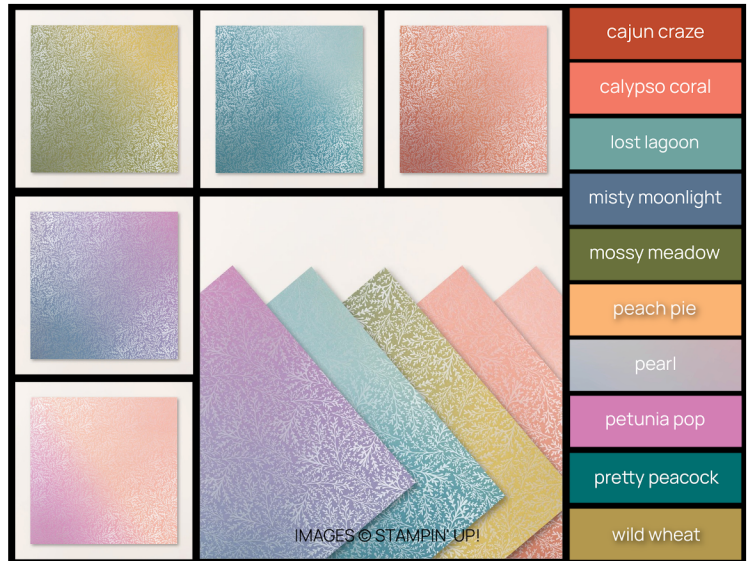

IMAGES © STAMPIN' UP!

- cajun craze
- calypso coral
- lost lagoon
- misty moonlight
- mossy meadow
- peach pie
- pearl
- petunia pop
- pretty peacock
- wild wheat

thoughtful designs specialty dsp

2024-2025 annual catalog | item 163317 | 12 x 12

stampinpretty.com/dspcolor