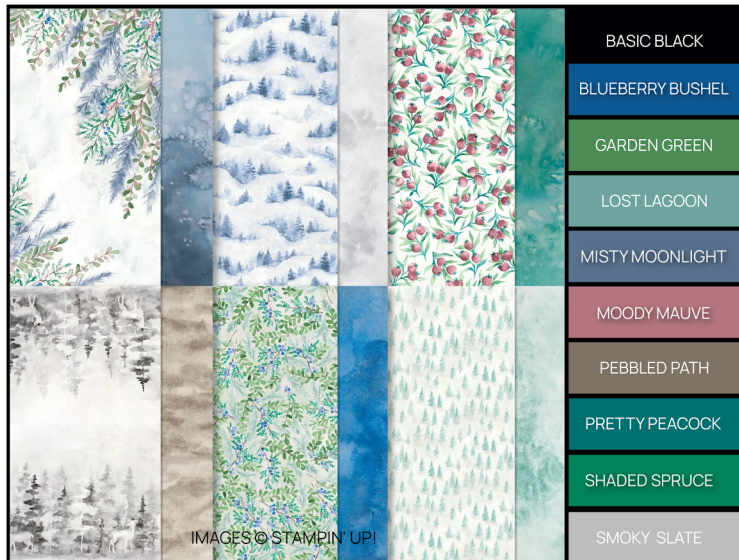

- BASIC BLACK
- BLUEBERRY BUSHEL
- GARDEN GREEN
- LOST LAGOON
- MISTY MOONLIGHT
- MOODY MAUVE
- PEBBLED PATH
- PRETTY PEACOCK
- SHADED SPRUCE
- SMOKY SLATE

WINTER MEADOW 12 X 12

2023 HOLIDAY MINI CATALOG
ITEM # 162133

stampinpretty.com/dspcolor