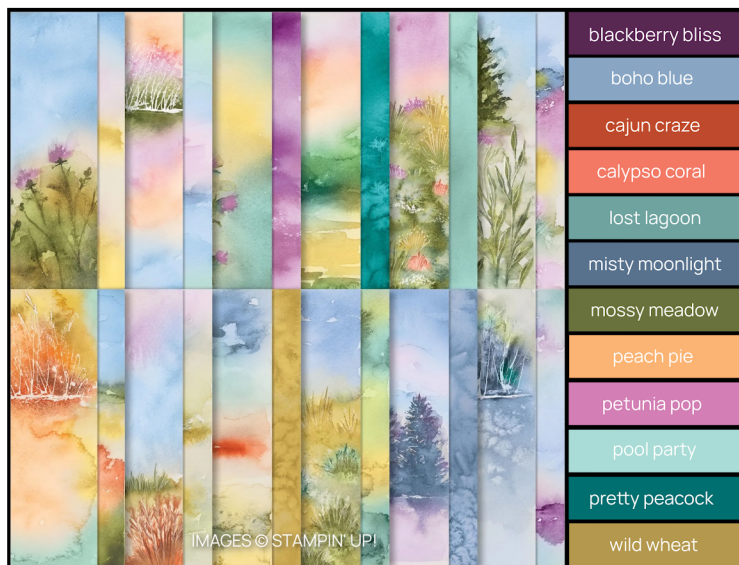

stampinpretty.com/dspcolor

- boho blue
- copper clay
- mossy meadow
- night of navy
- smoky slate

take to the sky dsp

2024-2025 annual catalog | item 163436 | 12 x 12

stampinpretty.com/dspcolor

- blackberry bliss
- garden green
- pecan pie
- pumpkin pie
- real red

to market dsp

2024-2025 annual catalog | item 163421 | 12 x 12

stampinpretty.com/dspcolor

- blackberry bliss
- boho blue
- cajun craze
- calypso coral
- lost lagoon
- misty moonlight
- mossy meadow
- peach pie
- petunia pop
- pool party
- pretty peacock
- wild wheat