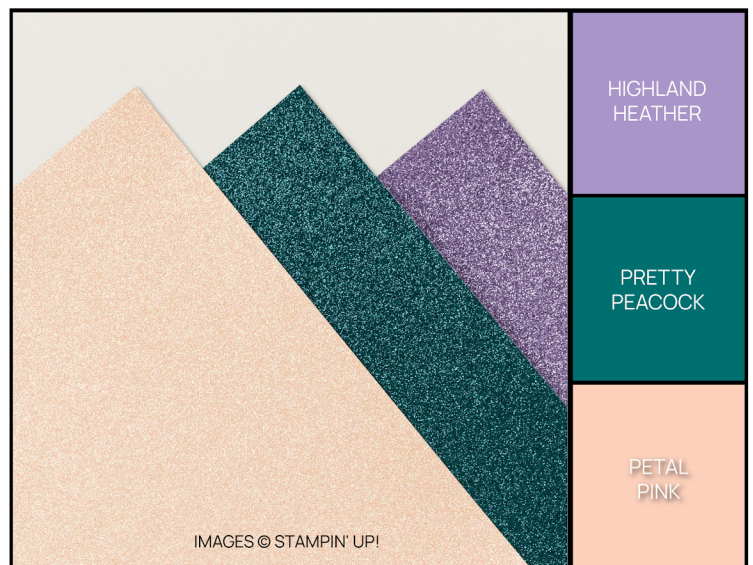

THREE COLOR GLIMMER SPECIALTY 12 x 12
2023 ONLINE EXCLUSIVE
ITEM # 162813

stampinpretty.com/dspcolor