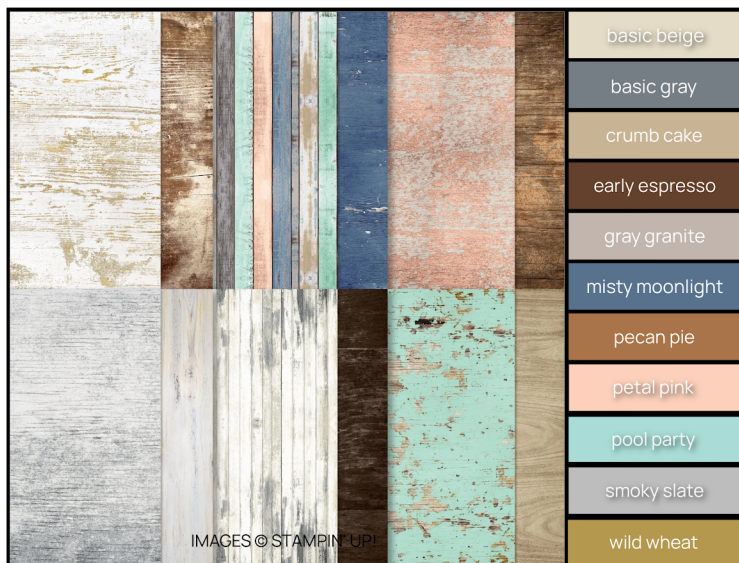

stampinpretty.com

2024-2025 stampin' up! annual catalog
designer series & specialty paper coordinating colors
NEW!

IMAGES © STAMPIN' UP!

country lace dsp

2024 -2025 annual catalog | item 163415 | 12 x 12

stampinpretty.com/dspcolor