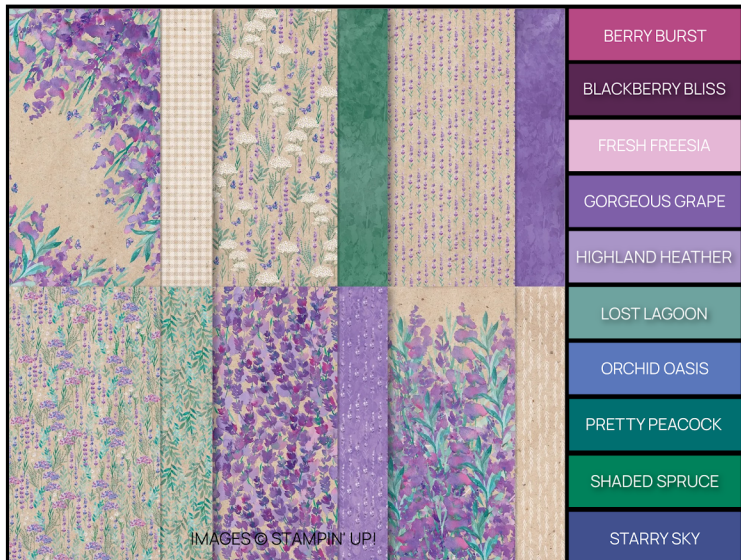

- PRETTY PEACOCK
- COPPER

IMAGES © STAMPIN' UP!

OXIDIZED COPPER SPECIALTY 12 x 12

2024 ONLINE EXCLUSIVE
ITEM # 162190

stampinpretty.com/dspcolor

stampinpretty.com

2024-2025 stampin' up! annual catalog
designer series & specialty paper coordinating colors
RETURNING!