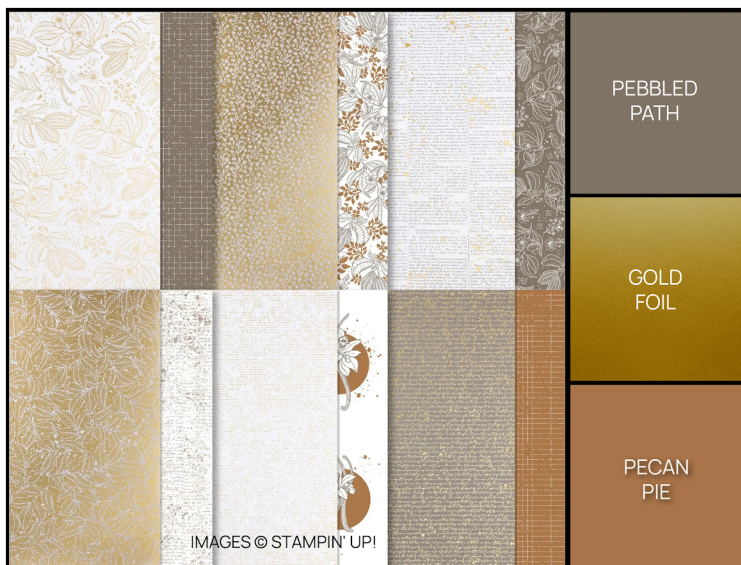

- PEBBLED PATH
- GOLD FOIL
- PECAN PIE

IMAGES © STAMPIN' UP!

NATURE'S SWEETNESS SPECIALTY 12 x 12

2024 SPRING MINI CATALOG
ITEM # 162616

stampinpretty.com/dspcolor