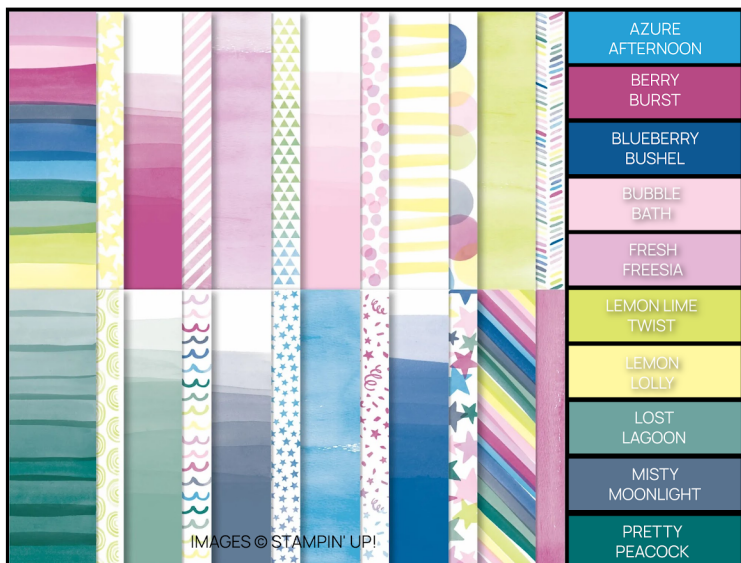

stampinpretty.com

2024-2025 stampin' up! annual catalog designer series & specialty paper coordinating colors RETURNING!

- AZURE AFTERNOON
- BERRY BURST
- BLUEBERRY BUSHEL
- BUBBLE BATH
- FRESH FREESIA
- LEMON LIME TWIST
- LEMON LOLLY
- LOST LAGOON
- MISTY MOONLIGHT
- PRETTY PEACOCK

IMAGES © STAMPIN' UP!

BRIGHT & BEAUTIFUL 6 X 6

2023 - 2024 ANNUAL CATALOG
ITEM # 161449

stampinpretty.com/dspcolor