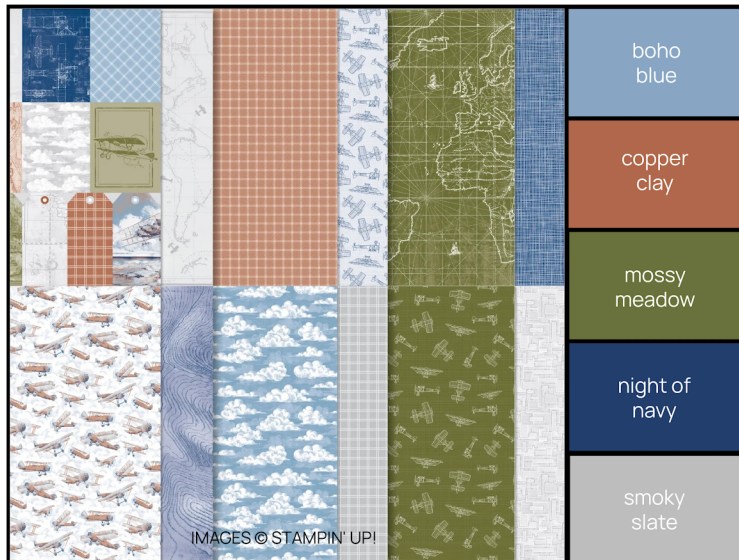

- boho blue
- copper clay
- mossy meadow
- night of navy
- smoky slate

take to the sky dsp

2024-2025 annual catalog | item 163436 | 12 x 12

stampinpretty.com/dspcolor