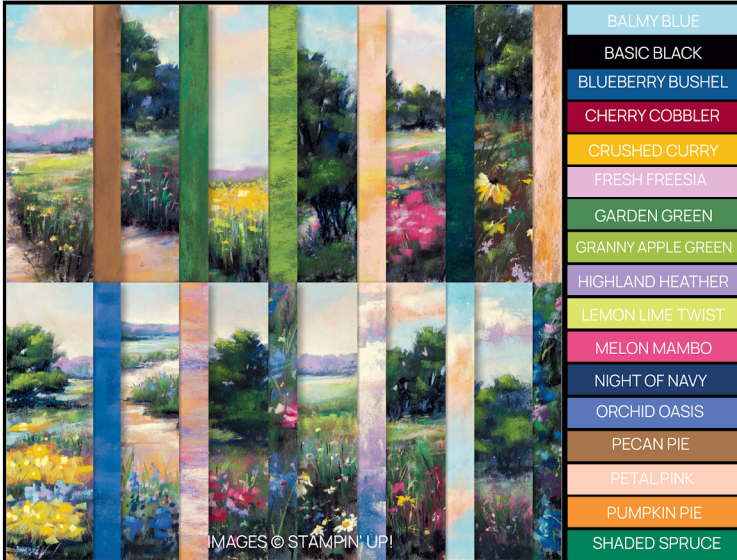

stampinpretty.com/dspcolor

THREE COLOR GLIMMER SPECIALTY 12 x 12
2023 ONLINE EXCLUSIVE
ITEM # 162813

stampinpretty.com/dspcolor

stampinpretty.com

2024 online exclusive

designer series & specialty paper coordinating colors