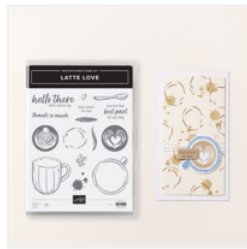

WOW! Video! Meet A Little Latte Suite

Mary Fish
maryfish@stampinpretty.com
<http://stampinpretty.com>

PROJECT TUTORIAL:

1. Begin by burnishing the fold of the Lemon Lolly card base with a Bone Folder.
2. Layer and adhere the strip of Early Espresso, Designer Series Paper layer and Early Espresso layer together and to the card base with Multipurpose Liquid Glue as shown.
3. Use a [Stampin' Cut & Emboss Machine](#) (Standard or Mini) to crop the sentiment layer using the 2 x 3 7/8 Tailor Made Tags dies. **TIP:** Secure in place with [Post-It Tape](#) before die-cutting.
4. Use a [Mini Misti](#) to stamp the sentiment (Latte Love Stamp Set) in Early Espresso Classic Ink near the top of the die-cut Basic White tag. Watch my [1 Minute to WOW video: The Magic of the Mini MISTI](#) for a quick demonstration [here](#).
5. Thread a piece of Lemon Lolly Baker's twine Three Color Pack through the hole of the tag and secure with a bow.
6. Use Paper Snips to cut and angle two pieces of Natural 3/8 Polka Dot Trim.
7. Adhere to the card as shown with Mini Glue Dots.
8. Adhere the tag to the card with Stampin' Dimensionals.
9. Use a [Stampin' Cut & Emboss Machine](#) (Standard or Mini) to crop the coffee cup from A Little Latte Designer Series Paper with the coordinating Latte Love dies. Watch my [1 Minute to WOW video: Meet the Little Latte Suite](#) for a quick demonstration [here](#).
10. Adhere to the tag as shown with Stampin' Dimensionals.
11. **POP OF PERSONALITY!** Embellish with three Pecan Pie Adhesive-Backed Swirl Dots.

[CLICK FOR BLOG POST](#)

[CLICK TO SHOP](#)

Latte Love Bundle (English) - 163461

Price: \$46.75

[Add to Cart](#)

Latte Love Photopolymer Stamp Set (English) - 163455

Price: \$20.00

[Add to Cart](#)