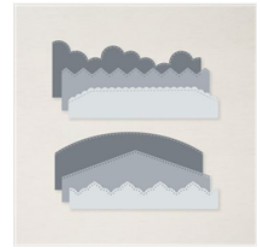

Stampin' Cut &  
Emboss Machine -  
149653

Price: \$128.00

Add to Cart

Basic Borders Dies  
- 155558

Price: \$29.00

Add to Cart

Multipurpose  
Liquid Glue -  
110755

Price: \$5.50