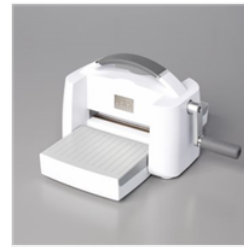

Price: \$21.00

Add to Cart

Paper Trimmer -  
152392

Price: \$26.00

Add to Cart

Bone Folder -  
102300

Price: \$7.00

Add to Cart

Stampin' Cut &  
Emboss Machine -  
149653

Price: \$128.00

Add to Cart

Basic Borders Dies  
- 155558

Price: \$29.00

Add to Cart

Multipurpose  
Liquid Glue -  
110755

Price: \$5.50