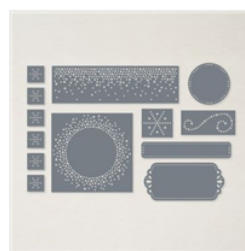

Labels Aglow Dies
- 159551

Sale: $16.50

Price: $33.00

Add to Cart