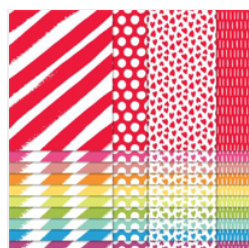

Add to Cart

Festive Pearls -
159963

Sale: \$4.90

Price: \$7.00

Add to Cart

Brights 6" X 6"
(15.2 X 15.2 Cm)
Designer Series
Paper - 161643

Sale: \$11.25

Price: \$12.50