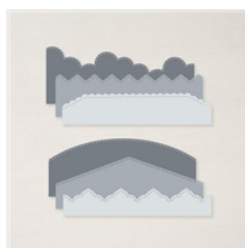

Add to Cart

Festive Pearls -
159963

Sale: \$4.90

Price: \$7.00

Add to Cart

Brights 6" X 6"
(15.2 X 15.2 Cm)
Designer Series
Paper - 161643

Sale: \$11.25

Price: \$12.50

Add to Cart

Basic Borders Dies
- 155558

Sale: \$17.40

Price: \$29.00

Add to Cart

Stampin' Cut &
Emboss Machine -
149653

Price: \$128.00

Add to Cart