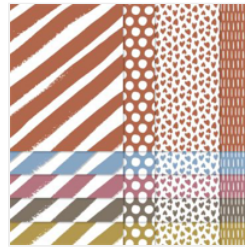

A Simple Card & a “Colorful” SALE!

Mary Fish

maryfish@stampinpretty.com

<http://stampinpretty.com>

PROJECT TUTORIAL:

1. Begin by burnishing the fold of the card base with a Bone Folder.
2. Adhere the Pebbled Path polka dot Designer Series Paper to the card base with Multipurpose Liquid Glue.
3. Crop one edge 4 x 5 Basic White card stock with a [Stampin' Cut & Emboss Machine \(Standard\)](#) and the curved edge.
4. Use a Clear Block H to stamp the sentiment in Pebbled Path Classic Ink approx. 1 1/4 from the bottom of the curve as shown.
5. Trim the die-cut piece to 4 inches long (to the farthest point of the curved edge).
6. Adhere to the card with Stampin' Dimensionals.
7. Crop the colored card stock scraps with a [Stampin' Cut & Emboss Machine \(Standard or Mini\)](#) and the stems and flower Around the Bend dies.
8. Adhere the flower and leaves to the curve of the card as shown with Multipurpose Liquid Glue and Stampin' Dimensionals.
9. **POP OF PERSONALITY!** Embellish with Copper Clay 2023-2025 In Color Dot.

Add to Cart

Basic White 8-1/2"
X 11" Cardstock -
159276

Sale: \$8.40

Price: \$10.50

Add to Cart

Pretty Peacock 8-
1/2" X 11"
Cardstock -
150880

Sale: \$8.00

Price: \$10.00

Add to Cart

A Simple Card & a “Colorful” SALE!

Mary Fish

maryfish@stampinpretty.com

<http://stampinpretty.com>

Copper Clay 8-1/2" X 11" Cardstock - 161721

Sale: \$8.00

Price: \$10.00

Add to Cart

Wild Wheat 8-1/2" X 11" Cardstock - 161725

Sale: \$8.00

Price: \$10.00

Add to Cart

2023-2025 In Color 6" X 6" (15.2 X 15.2 Cm) Designer Series Paper - 161646

Sale: \$10.00

Price: \$12.50