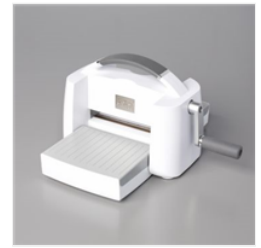

A Simple Card & a “Colorful” SALE!

Mary Fish

maryfish@stampinpretty.com

<http://stampinpretty.com>

PROJECT TUTORIAL:

1. Begin by burnishing the fold of the card base with a Bone Folder.
2. Adhere the Pebbled Path polka dot Designer Series Paper to the card base with Multipurpose Liquid Glue.
3. Crop one edge 4 x 5 Basic White card stock with a [Stampin' Cut & Emboss Machine \(Standard\)](#) and the curved edge.
4. Use a Clear Block H to stamp the sentiment in Pebbled Path Classic Ink approx. 1 1/4 from the bottom of the curve as shown.
5. Trim the die-cut piece to 4 inches long (to the farthest point of the curved edge).
6. Adhere to the card with Stampin' Dimensionals.
7. Crop the colored card stock scraps with a [Stampin' Cut & Emboss Machine \(Standard or Mini\)](#) and the stems and flower Around the Bend dies.
8. Adhere the flower and leaves to the curve of the card as shown with Multipurpose Liquid Glue and Stampin' Dimensionals.
9. **POP OF PERSONALITY!** Embellish with Copper Clay 2023-2025 In Color Dot.

Around The Bend
Photopolymer
Stamp Set
(English) - 160648

Price: \$25.00

Add to Cart

Around The Bend
Dies - 160649

Price: \$33.00

Add to Cart

Paper Trimmer -
152392

Price: \$26.00

Add to Cart

Mini Stampin' Cut
& Emboss
Machine - 150673

Price: \$66.00

Add to Cart

Stampin' Cut &
Emboss Machine -
149653

Price: \$128.00

Add to Cart

Multipurpose
Liquid Glue -
110755