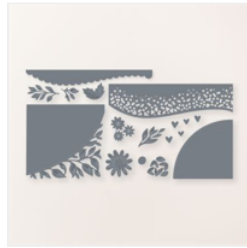

Around The Bend
Dies - 160649

Price: $33.00

Add to Cart