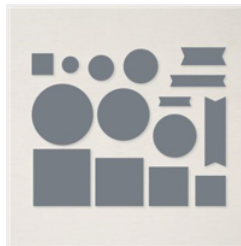

Price: \$128.00

Add to Cart

Mini Stampin' Cut & Emboss Machine - 150673

Price: \$66.00

Add to Cart

Stylish Shapes Dies - 159183

Price: \$30.00

Add to Cart

Baker's Twine Essentials Pack - 155475

Price: \$11.00

Add to Cart

Tuxedo Black Memento Ink Pad - 132708

Price: \$6.50

Add to Cart

Classic Matte Dots - 158146

Price: \$7.00