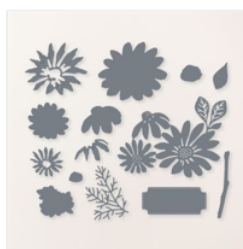

Sending a Simple Thank You with Gorgeous Garden Dies

Mary Fish
maryfish@stampinpretty.com
<http://stampinpretty.com>

1. Begin by burnishing the fold of the Pebbled Path card base with a Bone Folder.
2. Adhere the Earthen Elegance DSP to the card base with Multipurpose Liquid Glue.
3. Adhere the Pebbled Path layering to an Adhesive Sheet.
4. Use a [Stampin' Cut & Emboss Machine](#) (Standard) to crop the Pebbled Path layer with the Gorgeous Garden die.
5. Remove the protective backing and adhere the die-cut to the card.
6. Adhere the angled Pebbled Path layer to the card with Stampin Dimensionals.
7. Use a Clear Block D to stamp the sentiment (Earthen Textures Stamp Set) in Pretty Peacock Classic Ink onto the Earthen Elegance DSP.
8. Crop with a [Stampin' Cut & Emboss Machine](#) (Standard or Mini) and the Cheerful Daisies label die.
9. Tie a bow of Very Vanilla Baker's Twine Essential and adhere as shown with a Mini Glue Dot.
10. Adhere the sentiment with Stampin' Dimensionals.
11. **POP OF PERSONALITY!** Embellish the sentiment with two Pretty Peacock Adhesive-Backed Sequins Trio.

Earthen Textures Cling Stamp Set (English) - 161504

Price: \$26.00

Add to Cart

Gorgeous Garden Dies - 161283

Price: \$42.00

Add to Cart

Cheerful Daisies Dies - 161296

Price: \$34.00