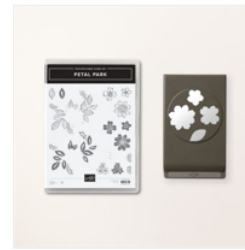

Mary Fish
maryfish@stampinpretty.com
<http://stampinpretty.com>

Sentimental Park Bundle (English) - 160567

Price: \$52.00

Add to Cart

Sentimental Park Photopolymer Stamp Set (English) - 160561

Price: \$24.00

Add to Cart

Sentimental Park Dies - 160566

Price: \$34.00

Add to Cart

Petal Park Bundle (English) - 160577

Price: \$37.75

Add to Cart

Petal Park Photopolymer Stamp Set - 160571