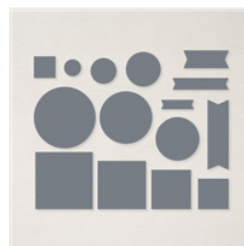

Mango Melody
Classic Stampin'
Pad - 147093

Price: \$8.00

Add to Cart

Stampin'
Dimensionals -
104430

Price: \$4.25

Add to Cart

Bone Folder -
102300

Price: \$7.00

Add to Cart

Stylish Shapes
Dies - 159183

Price: \$30.00

Add to Cart

Mini Stampin' Cut
& Emboss
Machine - 150673

Price: \$63.00

Add to Cart

Simply Fabulous Thank You Card