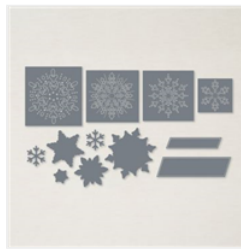

Frosted Flurry Dies - 159811

Price: $34.00

[Add to Cart](#)