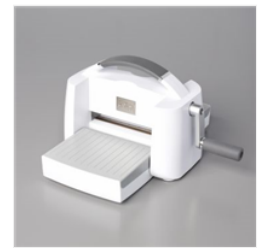

Holiday Gift Card Holder with the Mini Pocket Envelope Die

Mary Fish
stampinpretty@gmail.com
<http://stampinpretty.com>

stampin' pretty
step-by-step tutorial

1. Use a [Stampin' Cut & Emboss Machine](#) (Standard or Mini) to crop a piece of Lights Aglow Specialty Designer Series Paper with the Mini Pocket Envelope die.
2. Assemble and adhere together with Multipurpose Liquid Glue.
3. Cut a 3/4 x 6 strip of Cherry Cobbler Lights Aglow Specialty Designer Series Paper.
4. Wrap around the gift card holder as shown securing with Stampin' Seal.
5. Use a [Stamparatus](#) to position and stamp the sentiment in Versamark Ink onto a piece of Crumb Cake card stock.
6. Cover with Gold Metallics Embossing Powder. Set with a Heat Tool.
7. Crop with a [Stampin' Cut & Emboss Machine](#) (Standard or Mini) and the Mini Pocket Envelope die.

Holiday Gift Card Holder with the Mini Pocket Envelope Die

Mary Fish
stampinpretty@gmail.com
<http://stampinpretty.com>

8. Crop a piece of Cherry Cobbler Lights Aglow Specialty Designer Series Paper with the bow and ribbon die.
9. Assemble and adhere together with Multipurpose Liquid Glue.
10. Adhere the sentiment and the bow to the gift card holder with Stampin' Dimensionals.
11. **POP OF PERSONALITY!** Embellish with a gold Festive Pearl.

Price: \$29.00

Add to Cart

Mini Stampin' Cut & Emboss Machine - 150673

Price: \$63.00

Add to Cart

Stampin' Cut & Emboss Machine - 149653

Price: \$125.00

Add to Cart

Stamparatus - 146276

Price: \$49.00

Add to Cart

VersaMark Pad - 102283

Price: \$9.50

Add to Cart

Metallics Embossing Powders - 155555

Price: \$18.00