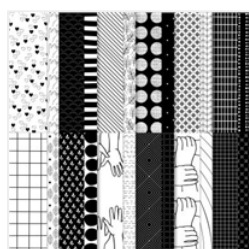

Stampin' Cut & Emboss Machine - 149653

Price: \$120.00

Add to Cart

Mini Stampin' Cut & Emboss Machine - 150673

Price: \$60.00

Add to Cart

All Together 6" X 6" (15.2 X 15.2 Cm) Designer Series Paper - 160039