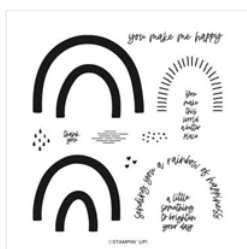

Sunshine & Rainbows Sweet Little Box

Mary Fish
stampinpretty@gmail.com
<http://stampinpretty.com>

1. Begin by assembling a Sweet Little Box.
2. Use a Paper Trimmer to cut the following pieces of Sunshine & Rainbows Designer Series Paper:
Paper:
 - 3 1/4 x 2 1/4 (Qty 2)
 - 3 1/4 x 1/2 (Qty 2)
 - 2 1/4 x 1/2 (Qty 2)
3. Adhere all pieces to the Sweet Little Box with [Multipurpose Liquid Glue](#).
4. Adhere a 3 x 2 piece of Basic White card stock as shown with [Multipurpose Liquid Glue](#).
5. Use Paper Snips to cut a rainbow from the Sunshine & Rainbows Designer Series Paper.
6. Crop a cloud from the Sunshine & Rainbows Designer Series Paper with the Cloud Punch.
7. Adhere as shown with [Stampin' Dimensionals](#).

Sunshine & Rainbows Sweet Little Box

Mary Fish
stampinpretty@gmail.com
<http://stampinpretty.com>

8. Use a [Stamparatus](#) to stamp the sentiment in Magenta Madness Classic Ink onto a piece of Basic White card stock.
9. Crop with a [Stampin' Cut & Emboss Machine](#) and the Messages Die.
10. Tie a bow of White Baker's Twine Essentials.
11. Adhere as shown with a [Mini Glue Dot](#).
12. Adhere the sentiment with [Stampin' Dimensionals](#) and [Stampin' Seal](#).
13. **POP OF PERSONALITY!** Embellish with Coastal Cabana Holiday Rhinestone Basic Jewels.

Mary

[Click for blog post](#)

[Click to shop!](#)

Sunshine & Rainbows Sweet Little Box

Mary Fish
stampinpretty@gmail.com
<http://stampinpretty.com>

Rainbow Of Happiness
Photopolymer
Stamp Set
(English) - 157721