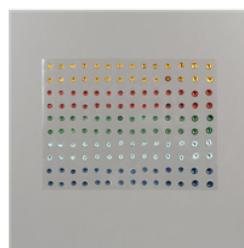

Stampin'
Dimensionals -
104430

Price: \$4.00

Add to Cart

Paper Trimmer -
152392

Price: \$25.00

Add to Cart

Holiday
Rhinestone Basic
Jewels - 150457

Price: \$6.00