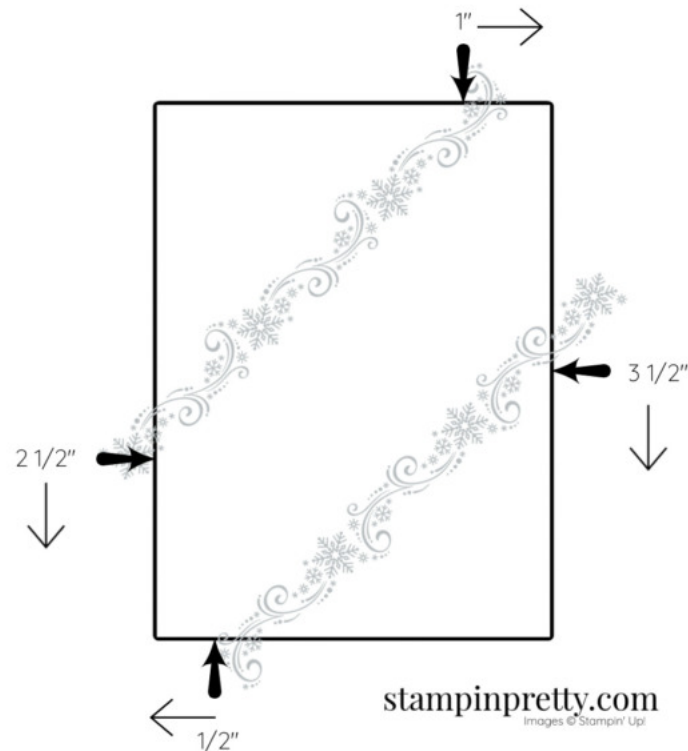

Happy Holidays with Gingerbread & Peppermint Suite

Mary Fish
mary@stampinpretty.com
<http://stampinpretty.com>

1. Begin with a 4 1/4 x 5 1/2 card base of Basic White Thick card stock.
2. Use a Paper Trimmer to cut 1/2 x 6 strips of the following designer series paper/card stock:
 - 3 strips of Gingerbread & Peppermint 6x6 Designer Series Paper
 - 4 strips of Basic White card stock that has been adhered to an adhesive sheet
3. Use a [Stamparatus](#) to position and stamp the sentiment (Frosted Gingerbread available August 3) in Real Red Classic Ink onto one of the Basic White strips of card stock as shown.
4. Use a [Stampin' Cut & Emboss Machine](#) and the border die (Gingerbread Dies available August 3) to crop two of the strips of Basic White card stock.
5. Remove the adhesive backing from the die-cuts and adhere as follows:

Happy Holidays with Gingerbread & Peppermint Suite

Mary Fish
mary@stampinpretty.com
<http://stampinpretty.com>

6. Adhere strips and embellishments as follows, starting from the bottom and building towards the top:

- Striped Designer Series Paper strip
- Basic White (covering all but 1/8" of the striped DSP)
- Peppermint Designer Series Paper Strip (covering all but 1/4" of the Basic White)
- Embellish by adhering Gingerbread & Peppermint Acrylic Shapes with Multipurpose Liquid Glue
- Striped Designer Series Paper strip
- Basic White strip with the stamped sentiment (covering all but approximately 1/8" of the striped DSP)