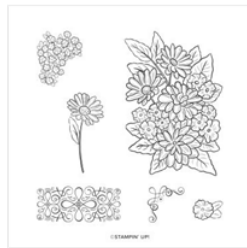

[Ornate Style Cling Stamp Set - 152572](#)

Price: $21.00

[Add to Cart](#)