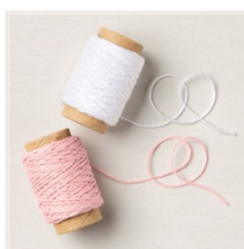

[Snail Mail Twine
Combo Pack -
154579](#)

Price: $7.00

[Add to Cart](#)