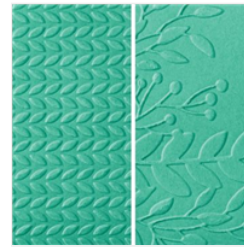

Paper Blooms Thank You Card

Mary Fish

mary@stampinpretty.com

<http://stampinpretty.com>

stampin' pretty
a step-by-step tutorial

1. Begin with a 4 1/4 x 5 1/2 card base of Basic White Thick card stock.
2. Use a [Stamparatus](#) to position and stamp the sentiment as shown in Night of Navy Classic Ink onto a piece of Basic White card stock.
3. Adhere to the card with [Stampin' Dimensionals](#).
4. Zip a 4 x 4 piece of Basic White card stock tucked into the center of the Greenery Embossing Folder through a [Stampin' Cut & Emboss Machine](#).
5. Mark the right side at 1 3/4 from the bottom, then cut at an angle with a Paper Trimmer.
6. Adhere as shown with [Stampin' Seal](#).
7. Use the Pierced Blooms Dies and a [Mini Stampin' Cut & Emboss Machine](#) to crop the coordinating floral images from the Paper Blooms Designer Series Paper.
8. Adhere to the card with [Stampin' Dimensionals](#).
9. **POP OF PERSONALITY!** Embellish the center of the flowers Pearl Basic Jewels.

Paper Blooms Thank You Card

Mary Fish

mary@stampinpretty.com

<http://stampinpretty.com>

1. **PERFECT POLISH!** Use [Multipurpose Liquid Glue](#) to adhere a 2 1/4 x 5 3/4 piece of coordinating Designer Series Paper to the outside flap of a Basic White Medium Envelope. Trim to size with Paper Snips. You can see my video demonstration with tips on adding designer paper to an envelope flap [here](#).

Price: \$0.00

Add to Cart

[Pierced Blooms Dies - 154312](#)

Price: \$37.00

Add to Cart

[Paper Blooms 12" X 12" \(30.5 X 30.5 Cm\) Designer Series Paper - 155222](#)

Price: \$0.00

Add to Cart