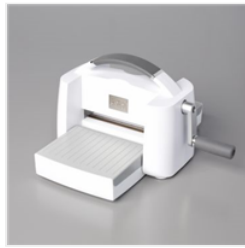

Stitched Square Mad for Plaid For You Friend Card

Stesha Bloodhart

715.497.6313

Stesha@stampinhoot.com

<https://stampinhoot.com/>

stampin' pretty
a step-by-step tutorial

1. Begin with a 4 1/4 x 5 1/2 card base of Basic Black card stock.
2. Use a [Stampin' Cut & Emboss Machine](#), along with the smallest Stitched Shapes Square Die, to crop 6 Basic Black squares and 6 Real Red squares.
3. Adhere as shown to a 3 3/4 x 4 7/8 piece of Whisper White card stock with [Stampin' Seal](#).
4. Double wrap with Whisper White Baker's Twine (Available January 5, 2021), securing with a bow.
5. Adhere to the card base with [Stampin' Dimensionals](#).

Price: \$17.00

[Add to Cart](#)

[Stampin' Cut & Emboss Machine - 149653](#)

Price: \$120.00

[Add to Cart](#)

[Stitched Shapes Dies - 152323](#)

Price: \$30.00

[Add to Cart](#)