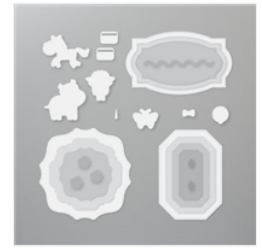

Price: \$49.00

Add to Cart

[Bermuda Bay  
Classic Stampin'  
Pad - 147096](#)

Price: \$7.50

Add to Cart

[Stampin' Cut &  
Emboss Machine -  
149653](#)

Price: \$120.00

Add to Cart

[Hippo & Friends  
Dies - 153585](#)

Price: \$36.00

Add to Cart

[Elegant Faceted  
Gems - 152464](#)

Price: \$7.50

Add to Cart

[Flowers For Every  
Season Ribbon  
Combo Pack -  
153620](#)

Price: \$10.00