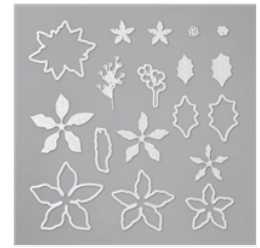

[Poinsettia Dies - 153522](#)

Price: $36.00

[Add to Cart](#)