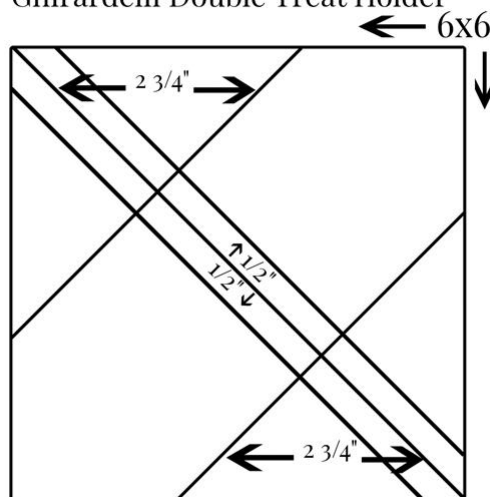

8. Use a [Stampin' Cut & Emboss Machine](#) to crop the twig (Poinsettia Dies) and the tag (Tasteful Labels) in the desired colored card stock.
9. Stamp the sentiment (Itty Bitty Christmas) in Versamark Ink. Cover with Gold Stampin' Emboss Powder. Set with a Heat Tool.
10. Secure with Whisper White Baker's Twine and a [Mini Stampin' Dimensional](#).
11. **POP OF PERSONALITY!** Add gold Metallic Pearls to the twig ends as shown.

Ghirardelli Double Treat Holder