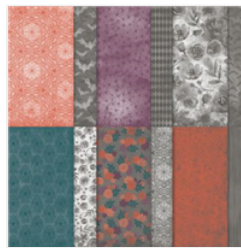

Stampin' Up! Happiest of Birthdays Card

Mary Fish
mary@stampinpretty.com
<http://stampinpretty.com>

1. Begin with a 4 1/4 x 5 1/2 card base of Very Vanilla Thick card stock.
2. Wrap a piece of Vanilla 1/2" Open Weave Ribbon (Forever Greenery) around a 4 x 5 1/4 piece of Magic in this Night Designer Series Paper, securing it with a bow.
3. Adhere to the card base with [Stampin' Dimensionals](#).
4. Use a [Stampin' Cut & Emboss Machine](#) to crop a piece of Pretty Peacock card stock with the 4 5/16 x 3 Stitched Rectangle Die.
5. Adhere as shown with [Stampin' Dimensionals](#).
6. Use a [Stamparatus](#) to position and stamp the sentiment in Cajun Craze Classic Ink onto a piece of Very Vanilla card stock that has been cropped with the largest Stitched So Sweetly Die.
7. Adhere to the card as shown with [Stampin' Dimensionals](#).

Mary

[Click for blog post](#)

[Click to shop!](#)

Stampin' Up! Happiest of Birthdays Card

Mary Fish
mary@stampinpretty.com
<http://stampinpretty.com>

[Happiest Of Birthdays Cling Stamp Set - 152539](#)

Price: \$19.00

Add to Cart

[Very Vanilla 8-1/2" X 11" Thick Cardstock - 144237](#)

Price: \$8.25

Add to Cart

[Magic In This Night Designer Series Paper - 153517](#)

Price: \$11.50

Add to Cart

[Very Vanilla 8-1/2" X 11" Cardstock - 101650](#)