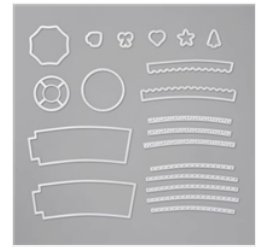

[Warm Wraps Dies - 153521](#)

Price: $35.00

Add to Cart