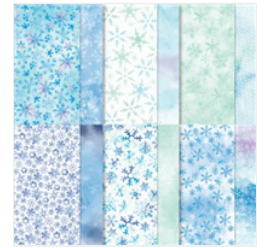

Snowflake Splendor Trio of Friend Cards

Mary Fish
mary@stampinpretty.com
<http://stampinpretty.com>

1. Begin with a 5 1/2 x 4 1/4 card base of Balmy Blue card stock.
2. Wrap an 18" piece of Snowflake Splendor 1/4" Ribbon around a 5 1/4 x 4 piece of Snowflake Splendor Designer Series Paper, securing as shown with a bow.
3. Adhere to the card base with [Stampin' Seal](#).
4. Use a [Stampin' Cut & Emboss Machine](#), Tasteful Labels and So Many Snowflakes Dies to crop a piece of Balmy Blue (lower label and small snowflake) and Shimmery White card stock (sentiment label).
5. Use a [Stamparatus](#) to position and stamp the sentiment (Snowflake Wishes) in Balmy Blue Classic Ink onto the Shimmery White label.
6. Adhere as shown with Mini and Standard Stampin' Dimensionals.
7. **POP OF PERSONALITY!** Add three Blue Adhesive-Backed Gems.
8. **THE NEXT LEVEL OF PRETTY!** Use the [Stampin' Cut & Emboss Machine](#) along with the scalloped edge Envelopes Die, to crop a 5 3/4 x 2 1/2 piece of Snowflake Splendor Designer Series Paper.
9. Adhere to the outside flap of the envelope with Multipurpose Liquid Glue.
10. **HOT TIP:** You can see my tutorial on the benefits and how to use the Envelope Dies on my blog page [here](#).

Price: \$26.00

Add to Cart

[So Many Snowflakes Dies - 153560](#)

Price: \$36.00

Add to Cart

[Snowflake Splendor Designer Series Paper - 153512](#)

Price: \$11.50

Add to Cart

[Blue Adhesive-Backed Gems - 153547](#)

Price: \$8.00

Add to Cart

[Snowflake Splendor 1/4" \(6.4 Mm\) Ribbon - 153548](#)

Price: \$7.00

Add to Cart

[Balmy Blue 8-1/2" X 11" Cardstock - 146982](#)

Price: \$8.75