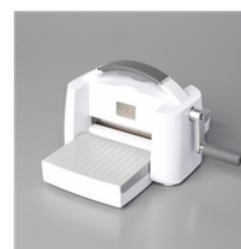

# Brushed Metallic Poinsettia Mini Pizza Box

Mary Fish  
[mary@stampinpretty.com](mailto:mary@stampinpretty.com)  
<http://stampinpretty.com>

1. Begin by assembling a Mini Pizza Box.
2. Use a Stampin' Up! Paper Trimmer to cut a 1 x 10 strip of Copper Brushed Metallic card stock.
3. Wrap around the Mini Pizza Box, adhering together on the with [Stampin' Seal+](#) on the top side so the seam is hidden below the poinsettia.
4. Cut a 10" piece of Petal Pink 5/8" Organdy Striped Ribbon.
5. Wrap around the brushed card stock, adhering on top with Mini Glue Dots.
6. Use the [Stampin' Cut & Emboss Machine](#) along with the Magnetic Plate to crop the Copper and Bronze Brushed Metallic card stock with the Poinsettia Dies.
7. Adhere together as shown with Mini Glue Dots.
8. Adhere to the belly band with Stampin' Dimensionals.

Add to Cart

[Poinsettia Dies - 153522](#)

Price: \$36.00

Add to Cart

[Mini Pizza Boxes - 144645](#)

Price: \$6.00

Add to Cart

[Brushed Metallic Cardstock - 153524](#)

Price: \$15.00

Add to Cart

[Stampin' Cut & Emboss Machine - 149653](#)

Price: \$120.00

Add to Cart

[Magnetic Cutting Plate - 149656](#)

Price: \$24.00

Add to Cart