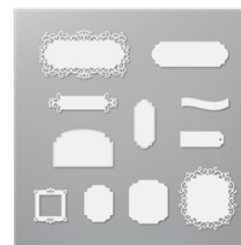

[Ornate Frames Dies - 150664](#)

Price: $34.00

Add to Cart