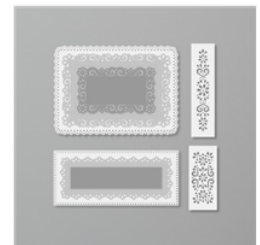

Stampin' Up! Boho Indigo Thank You Card

Mary Fish
mary@stampinpretty.com
<http://stampinpretty.com>

1. Begin with a 4 1/4 x 5 1/2 card base of Very Vanilla Thick card stock.
2. Layer and adhere a 3 1/2 x 4 1/4 piece of Very Vanilla card stock to a 3 3/4 x 4 1/2 piece of Misty Moonlight card stock with Stampin' Seal.
3. Adhere to the card with Stampin' Dimensionals.
4. Use a [Stamparatus](#) to stamp the two vases (Boho Indigo Stamp Set) in Cajun Craze Classic Ink onto a piece of Very Vanilla card stock.
5. Crop the following with a [Stampin' Cut & Emboss Machine](#) (available to customers September 1st).
 - 1 x 4 stitched rectangle (Ornate Layers Dies) x 3: Boho Indigo Designer Series Paper
 - Largest stitched circle die (Stitched Shapes Dies): Very Vanilla card stock
 - Five leaves (Boho Indigo Dies): Bumblebee card stock
 - Vases (Boho Indigo Dies): Stamped Images

[Cajun Craze Classic Stampin' Pad - 147085](#)

Price: \$7.50

Add to Cart

[Misty Moonlight Classic Stampin' Pad - 153118](#)

Price: \$7.50

Add to Cart

[Stitched Shapes Dies - 152323](#)

Price: \$30.00

Add to Cart

[Ornate Layers Dies - 152726](#)

Price: \$37.00

Add to Cart

[2020-2022 In Color Enamel Dots - 152480](#)

Price: \$8.00

Add to Cart

[Paper Trimmer - 152392](#)