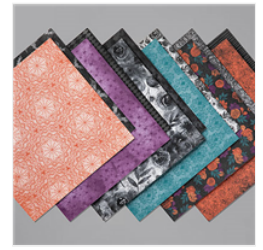

Stampin' Up! Magic In This Night Trick or Treat Halloween Card

Mary Fish
mary@stampinpretty.com
<http://stampinpretty.com>

8. Use the Halloween Magic Bat Die to crop the bat from the Magic in the Night Designer Series Paper.
9. Adhere as shown with Stampin' Dimensionals.
10. Use a die-cutting and embossing machine and the triple bat die (Halloween Magic) to crop a piece of Basic Black card stock that has been adhered to a Foam Adhesive Sheet.
11. Adhere to the card as shown.
12. **POP OF PERSONALITY!** Add two Iridescent Pearls to the label.
13. **NEW ENVELOPE LINER DIES ARE COMING!** I'm passionate about pretty envelopes and these dies will definitely make the list of My Favorite Things! Use a die-cutting and embossing machine to crop a 5 3/4 x 2 1/2 piece of Magic in this Night Designer Series Paper with the scalloped edge Envelope Die.
14. Adhere to the envelope flap as shown with Stampin' Seal.

Price: \$88.75

[Hallows Night
Magic Bundle -
155188](#)

Price: \$46.75

[Envelopes Dies -
153531](#)

Price: \$36.00

[Iridescent Pearls -
153549](#)

Price: \$7.50

[Magic In This Night
Designer Series
Paper - 153517](#)

Price: \$11.50

[Whisper White 8-
1/2" X 11" Thick
Cardstock -
140272](#)

Price: \$8.25

[Basic Black 8-1/2"
X 11" Cardstock -
121045](#)

Price: \$8.75

[Blackberry Bliss
Stampin' Blends
Combo Pack -
154877](#)