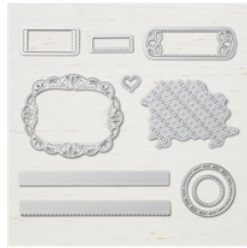

Varied Vases Hello Card

Mary Fish

mary@stampinpretty.com

<http://stampinpretty.com>

9. **POP OF PERSONALITY!** Add three Blueberry Bushel Noble Peacock Rhinestones to the iris as shown.
10. **PERFECT POLISH!** Use an envelope liner die (Stampin' Up! Beautiful Layers Dies), a die-cutting and embossing machine, along with a 5 1/4 x 5 1/2 piece of Blueberry Bushel 6 x 6 In Color Designer Series Paper to create an envelope liner. Adhere to the inside of a Stampin' Up! Whisper White Medium Envelope with Multipurpose Liquid Glue.
11. **TIP:** To avoid embossing and plate marks, I dedicate a relatively clean bottom cutting plate for envelope liners. Flip the pattern over and cut on the opposite side. You can use a bone folder to help any soften lines.

Mary

[Click for blog post](#)

[Click to shop!](#)

Varied Vases Hello Card

Mary Fish

mary@stampinpretty.com

<http://stampinpretty.com>

[Varied Vases Photopolymer Stamp Set - 146644](#)

Price: \$26.00

[Add to Cart](#)

[Stitched Labels Dies - 146828](#)

Sale: \$19.80

Price: ~~\$33.00~~

[Add to Cart](#)

[Beautiful Layers Dies - 147043](#)

Sale: \$11.60