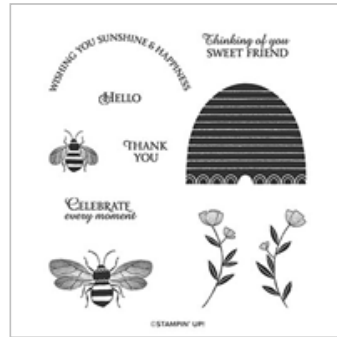

Honey Bee Heart Card

Mary Fish

mary@stampinpretty.com

<http://stampinpretty.com>

stampin' pretty
a step-by-step tutorial

1. Begin with a 4 1/4 x 5 1/2 card base of Basic Black card stock.
2. Layer and adhere a 3 3/4 x 5 piece of Golden Honey Specialty Designer Series Paper to a 4 x 5 1/4 piece of Gold Foil Sheet together with Snail Adhesive and to the card base with Stampin' Dimensionals.
3. Cut a striped piece of Golden Honey Specialty Designer Series Paper to 1 3/8 x 4.
4. Adhere to the center as shown with Snail Adhesive.
5. Use the largest Stitched Be Mine heart die along with a die-cutting and embossing machine to crop a piece of Gold Foil.
6. Adhere the two cropped heart pieces together and to the card with Stampin' Dimensionals.

Honey Bee Heart Card

Mary Fish

mary@stampinpretty.com

<http://stampinpretty.com>

1. Crop a piece of Basic Black card stock with the detailed bee from the Detailed Bee Dies. Adhere as shown with bits of Snail Adhesive.
2. Use a [Stamparatus](#) to stamp the sentiment in Versamark Ink onto a piece of Basic Black card stock that has been rubbed with an Embossing Buddy.
3. Cover with Gold Stampin' Emboss Powder. Flick to remove the excess and set with a Heat Tool.
4. Crop to size with a Paper Trimmer and Paper Snips.
5. Adhere with Snail Adhesive.
6. **POP OF PERSONALITY!** Add a gold Metallic Pearl to the center of the bee.

Mary

[Click for blog post](#)

[Click to shop!](#)

Honey Bee Heart Card

Mary Fish

mary@stampinpretty.com

<http://stampinpretty.com>

[Honey Bee Bundle](#)

153792

Price: \$41.25

[Add to Cart](#)

[Honey Bee Cling Stamp Set](#)

151527

Price: \$20.00

[Add to Cart](#)

[Detailed Bee Dies](#)