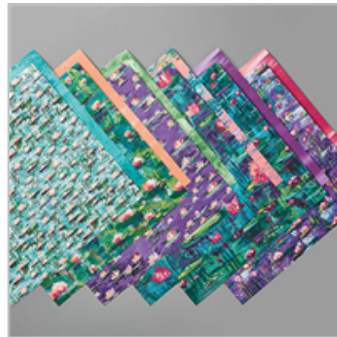

[Lily Impressions Designer Series Paper](#)

152284

Price: $0.00

[Add to Cart](#)