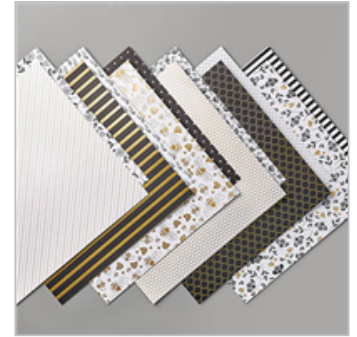

[Golden Honey Specialty Designer Series Paper](#)

152311

Price: $0.00

[Add to Cart](#)