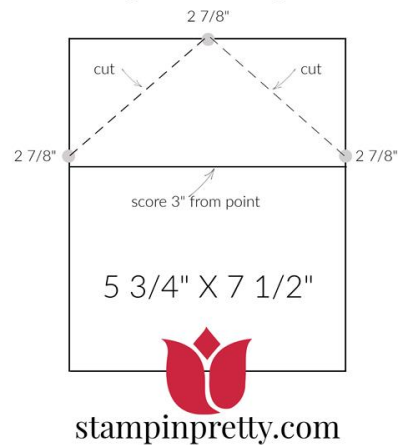

Golden Honey Bee Hello Friend Card

Mary Fish

mary@stampinpretty.com

<http://stampinpretty.com>

Foil-Edged Envelope Liner

16. Cut a piece of Golden Honey Specialty Designer Series Paper to $5 \frac{3}{4} \times 7 \frac{1}{2}$.
17. Using a pencil, place a light mark at the $2 \frac{7}{8}$ center/top of the $5 \frac{3}{4}$ side and at $2 \frac{7}{8}$ on both of the $7 \frac{1}{2}$ sides (see diagram below).
18. Use a Paper Trimmer to cut each side from your side mark to your point mark.
19. Use a Paper Trimmer to score 3 down from the point. Adhere with Snail Adhesive.