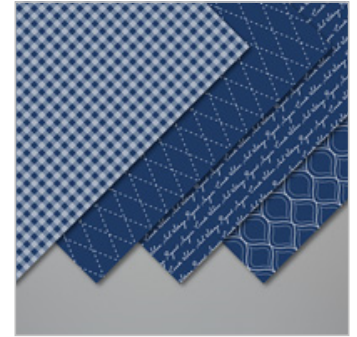

[Neutrals 6" X 6" (15.2 X 15.2 Cm) Designer Series Paper](#)

149614

Price: $11.50

[Add to Cart](#)