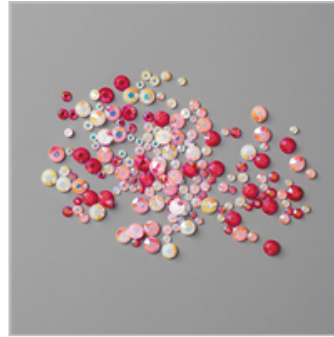

[From My Heart Faceted Gems](#)

151154

Price: $6.00

[Add to Cart](#)