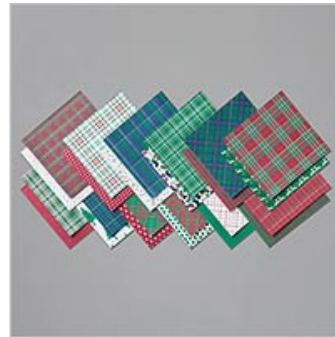

[Wrapped In Plaid 6" X 6" (15.2 X 15.2 Cm) Specialty Designer Series Paper](#)

149596

Price: $14.50