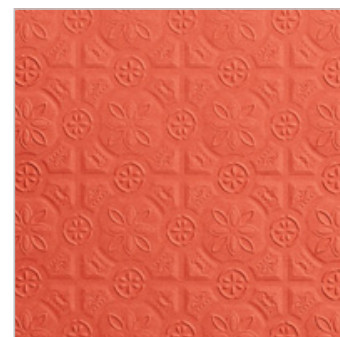

150589

Price: \$17.00

Crumb Cake 8-1/2" X  
11" Cardstock

120953

Price: \$8.75

Tin Tile 3D  
Embossing Folder

151801

Price: \$10.00

3D Embossing Folder  
Plate

149658

Price: \$10.00

Stamaparatus

146276

Price: \$49.00

Soft Suede Classic  
Stampin' Pad

147115