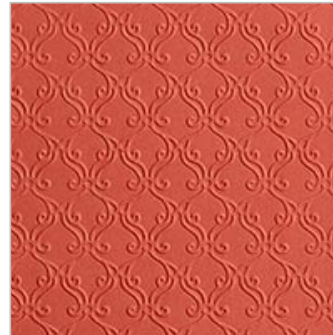

Wrap a piece of Basic Black 3/8" Scalloped Edge Ribbon around a 4 x 5 1/4 piece of Monster Bash Designer Series Paper. Adhere to the card with Snail Adhesive.

Zip a 3 1/4 x 4 1/2 piece of Sahara Sand card stock through a die-cutting and embossing machine, tucked inside the Stylish Scroll Embossing Folder. Adhere to a 3 1/2 x 4 3/4 piece of Pumpkin Pie card stock with Snail Adhesive and to the card with Stampin' Dimensionals.

[Monster Bash
Designer Series
Paper](#)

150447

Price: \$11.50

[Pumpkin Pie 8-1/2" X
11" Cardstock](#)

105117

Price: \$8.75

[Sahara Sand 8-1/2" X
11" Cardstock](#)

121043

Price: \$8.75

[Stylish Scroll
Embossing Folder](#)

150665

Price: \$7.50

[Ornate Frames Dies](#)

150664

Price: \$34.00

Sneak Peek of the Monster Bash Suite! Take 2

Mary Fish
mary@stampinpretty.com

<http://stampinpretty.com>

[Basic Black 3/8" \(1
Cm\) Scalloped Edge](#)

[Ribbon](#)

150449

Price: \$8.00

[Monster Bash Enamel
Shapes](#)

150448