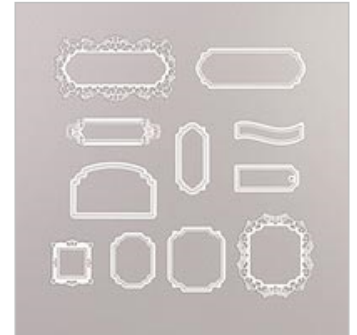

Wrap a piece of Basic Black 3/8" Scalloped Edge Ribbon around a 4 x 5 1/4 piece of Monster Bash Designer Series Paper. Adhere to the card with Snail Adhesive.

Zip a 3 1/4 x 4 1/2 piece of Sahara Sand card stock through a die-cutting and embossing machine, tucked inside the Stylish Scroll Embossing Folder. Adhere to a 3 1/2 x 4 3/4 piece of Pumpkin Pie card stock with Snail Adhesive and to the card with Stampin' Dimensionals.

Price: \$8.75

[Stylish Scroll
Embossing Folder](#)

150665

Price: \$7.50

[Ornate Frames Dies](#)

150664

Price: \$34.00

Sneak Peek of the Monster Bash Suite! Take 2

Mary Fish
mary@stampinpretty.com

<http://stampinpretty.com>

[Basic Black 3/8" \(1
Cm\) Scalloped Edge](#)

[Ribbon](#)

150449

Price: \$8.00

[Monster Bash Enamel
Shapes](#)

150448