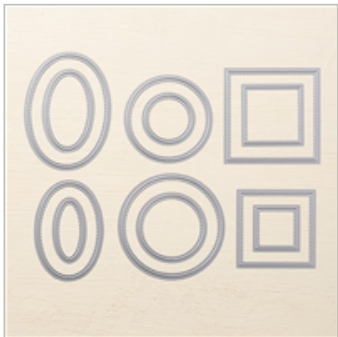

Sneak Peek of the Monster Bash Suite!

Mary Fish

mary@stampinpretty.com

<http://stampinpretty.com>

stampin' pretty
a step-by-step tutorial

1. Begin with a 4 1/4 x 5 1/2 card base of Pumpkin Pie card stock.
2. Wrap a piece of Basic Black 3/8" Scalloped Edge Ribbon around a 4 x 5 1/4 piece of Monster Bash Designer Series Paper. Adhere to the card with Snail Adhesive.
3. Zip a 3 1/4 x 4 1/2 piece of Basic Black card stock through a die-cutting and embossing machine, tucked inside the Stylish Scroll Embossing Folder. Adhere to a 3 1/2 x 4 3/4 piece of Pumpkin Pie card stock with Snail Adhesive and to the card with Stampin' Dimensionals.
4. Crop a piece of Pumpkin Pie card stock using a die-cutting machine and the largest square from the Stitched Shapes Die. Adhere to the card as shown with Stampin' Dimensionals.

<http://stampinpretty.com>

[Basic Black 3/8" \(1 Cm\) Scalloped Edge Ribbon](#)

[Ribbon](#)

150449

Price: \$8.00

[Monster Bash Enamel Shapes](#)

150448

Price: \$7.00

[Tuxedo Black Memento Ink Pad](#)

132708

Price: \$6.00

[Stamparatus](#)

146276

Price: \$49.00

[Stitched Shapes Dies](#)

145372