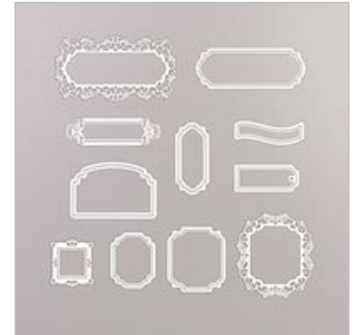

Sneak Peek of the Monster Bash Suite!

Mary Fish

mary@stampinpretty.com

<http://stampinpretty.com>

stampin' pretty
a step-by-step tutorial

1. Begin with a 4 1/4 x 5 1/2 card base of Pumpkin Pie card stock.
2. Wrap a piece of Basic Black 3/8" Scalloped Edge Ribbon around a 4 x 5 1/4 piece of Monster Bash Designer Series Paper. Adhere to the card with Snail Adhesive.
3. Zip a 3 1/4 x 4 1/2 piece of Basic Black card stock through a die-cutting and embossing machine, tucked inside the Stylish Scroll Embossing Folder. Adhere to a 3 1/2 x 4 3/4 piece of Pumpkin Pie card stock with Snail Adhesive and to the card with Stampin' Dimensionals.
4. Crop a piece of Pumpkin Pie card stock using a die-cutting machine and the largest square from the Stitched Shapes Die. Adhere to the card as shown with Stampin' Dimensionals.

Price: \$11.50

[Pumpkin Pie 8-1/2" X 11" Cardstock](#)

105117

Price: \$8.75

[Basic Black 8-1/2" X 11" Cardstock](#)

121045

Price: \$8.75

[Stylish Scroll Embossing Folder](#)

150665

Price: \$7.50

[Ornate Frames Dies](#)

150664

Price: \$34.00

Sneak Peek of the Monster Bash Suite!

Mary Fish

mary@stampinpretty.com

<http://stampinpretty.com>

[Basic Black 3/8" \(1 Cm\) Scalloped Edge Ribbon](#)

[Ribbon](#)

150449

Price: \$8.00

[Monster Bash Enamel Shapes](#)

150448

Price: \$7.00