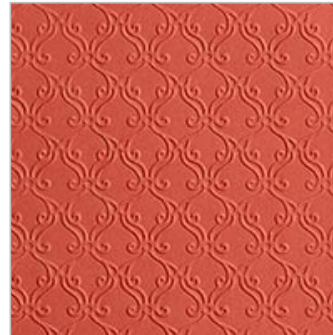

Sneak Peek of the Monster Bash Suite!

Mary Fish

mary@stampinpretty.com

<http://stampinpretty.com>

stampin' pretty
a step-by-step tutorial

1. Begin with a 4 1/4 x 5 1/2 card base of Pumpkin Pie card stock.
2. Wrap a piece of Basic Black 3/8" Scalloped Edge Ribbon around a 4 x 5 1/4 piece of Monster Bash Designer Series Paper. Adhere to the card with Snail Adhesive.
3. Zip a 3 1/4 x 4 1/2 piece of Basic Black card stock through a die-cutting and embossing machine, tucked inside the Stylish Scroll Embossing Folder. Adhere to a 3 1/2 x 4 3/4 piece of Pumpkin Pie card stock with Snail Adhesive and to the card with Stampin' Dimensionals.
4. Crop a piece of Pumpkin Pie card stock using a die-cutting machine and the largest square from the Stitched Shapes Die. Adhere to the card as shown with Stampin' Dimensionals.

Price: \$11.50

[Pumpkin Pie 8-1/2" X 11" Cardstock](#)

105117

Price: \$8.75

[Basic Black 8-1/2" X 11" Cardstock](#)

121045

Price: \$8.75

[Stylish Scroll Embossing Folder](#)

150665

Price: \$7.50

[Ornate Frames Dies](#)

150664

Price: \$34.00

Sneak Peek of the Monster Bash Suite!

Mary Fish

mary@stampinpretty.com

<http://stampinpretty.com>

[Basic Black 3/8" \(1 Cm\) Scalloped Edge Ribbon](#)

[Ribbon](#)

150449

Price: \$8.00

[Monster Bash Enamel Shapes](#)

150448

Price: \$7.00