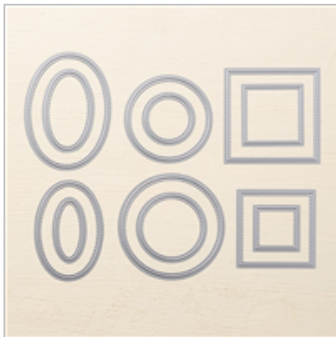

[Stitched Shapes Dies](#)

145372

Price: $30.00