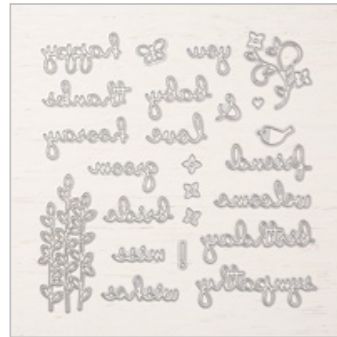

A Dinoroar Baby Card

Mary Fish

mary@stampinpretty.com

<http://stampinpretty.com>

stampin' pretty
a step-by-step tutorial

1. Start with a 4 1/4 x 5 1/2 card base of Pretty Peacock card stock.
2. Adhere a 4 x 5 1/4 piece of Whisper White card stock to the card base with Snail Adhesive.
3. Crop a 3 3/4 x 5 piece of the Dinoroar Designer Series Paper with the 2" Circle Punch. Wrap with Whisper White Solid Baker's Twine, securing with a bow. Adhere to the card with Stampin' Dimensionals.
4. Use the [Stamparatus](#) to stamp the sentiment (Well Said Stamp Set) in Pretty Peacock Ink onto a piece of Whisper White card stock. Crop with a die-cutting machine and the Stitched Labels Die. Adhere with Mini Stampin' Dimensionals under the left-side only.

A Dinoroar Baby Card

Mary Fish

mary@stampinpretty.com

<http://stampinpretty.com>

5. Crop a piece of Mango Melody card stock using a die-cutting machine and the “baby” die (Well Written Dies). Adhere with bits of Snail Adhesive or Multipurpose Glue.
6. **POP OF PERSONALITY!** Add three Pretty Peacock 2019-2021 In Color Faceted Dots as shown.
7. Use Multipurpose Liquid Glue to adhere a 2 1/4 x 5 3/4 piece of Dinoroar Designer Series Paper to the outside flap of a Medium Whisper White Envelope. Trim to size with Paper Snips. You can see my video demonstration with tips on adding designer paper to an envelope flap [here](#).

Mary

A Dinoroar Baby Card

Mary Fish

mary@stampinpretty.com

<http://stampinpretty.com>

[Well Said Cling Stamp Set](#)

148796

Price: \$45.00

[Well Written Dies](#)

148534

Price: \$40.00

[Dinoroar Designer Series Paper](#)

149589

Price: \$11.50

[Pretty Peacock 8-1/2" X 11" Cardstock](#)

150880