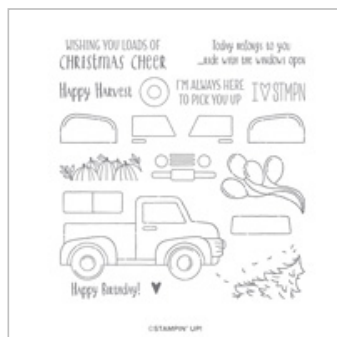

Simple Saturday: Ride With Me Note Card

Mary Fish

mary@stampinpretty.com

<http://stampinpretty.com>

1. Begin by burnishing a Very Vanilla Note Card base with a Bone Folder.
2. Use a die-cutting machine to crop the following: 4 1/8 x 3 Stitched Rectangle of Very Vanilla card stock and the tree from Sweet Silhouette Dies in Early Espresso card stock.
3. Adhere the stitched rectangle to the note card base with Stampin' Dimensionals.
4. Adhere the tree as shown with bits of Snail Adhesive.
5. Use the [Stamparatus](#) to stamp the truck and sentiment (Ride With Me Stamp Set) in Early Espresso Ink onto Very Vanilla card stock. Snip with Paper Snips. Adhere to the card with Stampin' Dimensionals.

Simple Saturday: Ride With Me Note Card

Mary Fish

mary@stampinpretty.com

<http://stampinpretty.com>

6. Add a double bow of Linen Thread to the left side of the sentiment, adhering with a Mini Glue Dot that has been rolled between your fingers to keep it hidden.
7. POP OF PERSONALITY! Add a Heart Epoxy Droplet that has been colored with a Dark Cherry Cobbler Stampin' Blend to the truck door.
8. The final touch is adding a piece of the wood grain Pressed Petals Specialty Designer Series Paper to the flap of the note card envelope using the envelope liner die from the Beautiful Layers Dies. Watch my WOW! video [here](#) (approximately the 4 1/2 minute mark) for details on how to cut the flap with a die-cutting machine and die.

Mary

Simple Saturday: Ride With Me Note Card

Mary Fish

mary@stampinpretty.com

<http://stampinpretty.com>

[Ride With Me Bundle](#)

151106

Price: \$52.00