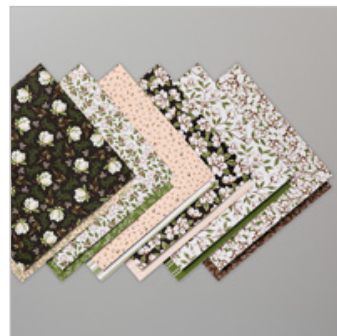

Use a die-cutting machine to crop a 3" Layering Scallop Circle of Mossy Meadow card stock and a 2 5/8 Layering Circle of Magnolia Lane Designer Series Paper. Layer and adhere with Snail Adhesive. Adhere to the card base as shown with Stampin' Dimensionals.

[Good Morning Magnolia Cling Stamp Set](#)

149298

Price: \$36.00

[Whisper White 8-1/2" X 11" Thick Cardstock](#)

140272

Price: \$7.75

[Whisper White 8-1/2" X 11" Cardstock](#)

100730

Price: \$9.75

[Mossy Meadow 8-1/2" X 11" Cardstock](#)

133676

Price: \$8.50

[Magnolia Lane Designer Series Paper](#)

149484

Price: \$11.50

[Magnolia Memory Dies](#)