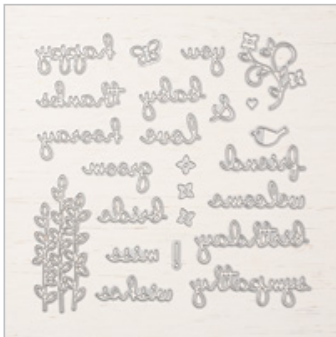

143263

Price: \$110.00

Magnetic Platform

130658

Price: \$40.00

Springtime  
Impressions Thinlits

Dies

146326

Price: \$29.00

Well Written Framelits

Dies

148534

Price: \$40.00

Stampin' Trimmer

126889

Price: \$30.00