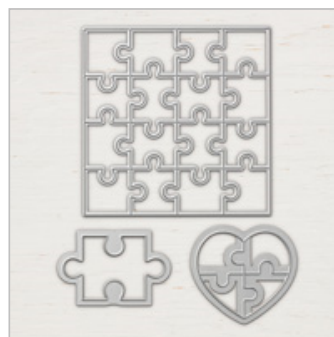

[Puzzle Pieces Thinlits
Dies](#)

146830

Price: $25.00