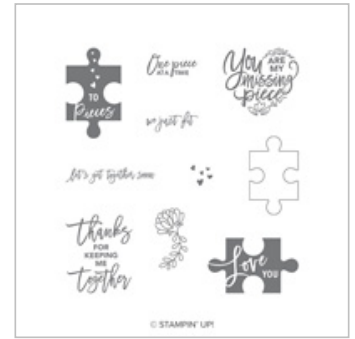

Simple Saturday - Love You to Pieces

Mary Fish

mary@stampinpretty.com

<http://stampinpretty.com>

stampin' pretty
a step-by-step tutorial

1. Begin with a 4 1/4 x 5 1/2 card base of Whisper White Thick card stock.
2. Wrap a piece of Lovely Lipstick 1/8" Grosgrain Ribbon around a 4 x 5 1/4 piece of Lemon Lime Twist card stock, securing with a bow. Adhere to the base with Snail Adhesive.
3. Use a die cutting machine to crop a piece of Broadway Bound Designer Series Paper with the Puzzle Pieces die. **TIP:** Leave pieces in the die. Add adhesive within the 3 1/2" center area of a 3 3/4" square of Basic Black card stock. Lay die and Broadway Bound Designer Series Paper pieces on top (carefully center) and nudge from die in one big piece. Adhere layer to the card with Snail Adhesive.

Simple Saturday - Love You to Pieces

Mary Fish

mary@stampinpretty.com

<http://stampinpretty.com>

4. Use the [Stamaparatus](#) to stamp the sentiment in Tuxedo Black Memento Ink onto a piece of Whisper White card stock. Crop with a die cutting machine, magnetic base and Puzzle Pieces die. Adhere with Stampin' Dimensionals.
5. Fun! Add three Melon Mambo Glitter Enamels Dots as shown (one on the sentiment and two on pieces of cake).
6. Crop a 1 5/8 x 6 piece of the Broadway Bound diamond pattern with the envelope liner die (Beautiful Layers Thinlits Dies), die cutting machine, and magnetic base. Adhere to the outside flap of a Whisper White Medium Envelope. TIP: Cut with the envelope liner die on the opposite side of the pattern and use a relatively clean bottom plate. This reduces creases from the cuts in the plates.

[Love You To Pieces Wood-Mount Bundle](#)

148394

Price: \$46.75

[Love You To Pieces Clear-Mount Stamp Set](#)

Set

147392

Price: \$19.00

[Love You To Pieces Wood-Mount Stamp Set](#)

Set

147388

Price: \$27.00

[Whisper White 8-1/2 X 11" Thick Cardstock](#)

140272

Price: \$7.75

[Lovely Lipstick 1/8 \(3.2 Mm\) Grosgrain Ribbon](#)

Ribbon